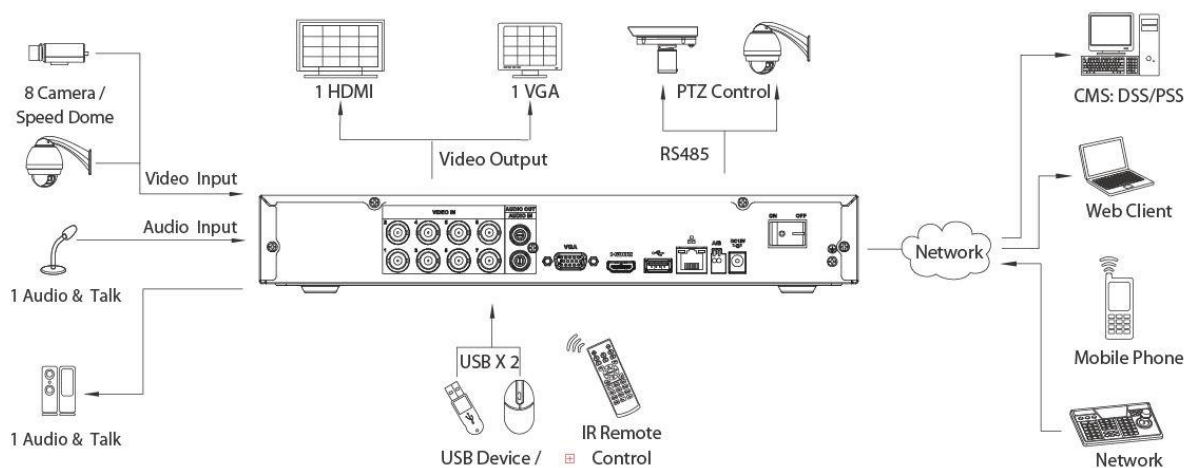

DH-HCVR5104/5108H

Network Functions	HTTP, IPv4/IPv6, TCP/IP, UPNP, RTSP, UDP, SMTP, NTP, DHCP, DNS, PPPOE, DDNS, FTP, IP Filter
Max. User Access	128 users
Smart Phone	iPhone, iPad, Android, Windows Phone
Storage	
Internal HDD	1 SATA port, up to 4TB
Auxiliary Interface	
USB Interface	2 ports(1 Rear), USB2.0
RS485	1 port, For PTZ Control
General	
Power Supply	DC12V/2A
Power Consumption	10W(without HDD)
Working Environment	-10 ~+55°C / 10~90%RH / 86~106kpa
Dimension(W×D×H)	Mini 1U, 325mm×245mm×45mm
Weight	1.5KG(without HDD)

System Connection

HCVR5108H System Connection

Dahua Technology Co., Ltd.

1187 BinAn Road, Binjiang District, Hangzhou, China

Tel: +86-571-87688883

Fax: +86-571-87688815

Email: overseas@dahuatech.com

www.dahuatech.com

*Design and specifications are subject to change without notice.

© 2013 Dahua Technology Co., Ltd.